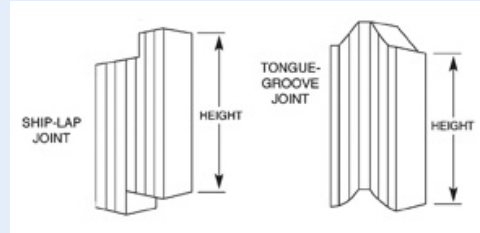

Tips for Ordering the CORRECT Parts The First time

PANELS

TRACK

Always refer to door serial number when ordering track.

SPRINGS

Springs

SPRINGS FOR # 2376 BALANCERS (2 Spring)
 3/4" Plastic Premium Dry Freight

DOOR SIZE LIMITS	SHAFT MIN.	SPRING SIZE	COLOR CODE
60 - 72" W to 90" H	61"	2 3/16 x .156 x 19 1/2"	Dark Gray
72 - 81" W to 96" H	70"	2 3/16 x .171 x 24"	Light Yellow
81 - 86" W to 102" H	76"	2 3/16 x .177 x 27"	Light Blue
85 - 91" W to 108" H	80"	2 3/16 x .182 x 29"	Light Green
87 - 91" W to 114" H	87"	2 3/16 x .187 x 32 1/2"	White
91 - 98" W to 102" H	84"	2 3/16 x .187 x 31"	White
91 - 98" W to 120" H	90"	2 3/16 x .192 x 34"	Red

Wind Spring with door open (3 1/2 turns)

SPRING FOR #4090 BALANCERS (SINGLE SPRING)
 MIN. BALANCER SHAFT LENGTH = DOOR WIDTH
 3/4" Plastic General Purpose Door

DOOR SIZE LIMITS	SHAFT MIN.	SPRING SIZE	COLOR CODE
78 - 84" W to 90" H	78 - 84"	1 3/4 x .225 x 43"	Dark Green
78 - 84" W to 105" H	78 - 84"	1 3/4 x .243 x 59"	Dark Yellow
84 - 90" W to 105" H	84 - 90"	1 3/4 x .243 x 57"	Dark Yellow
84 - 90" W to 120" H	84 - 90"	1 3/4 x .250 x 62"	Plain
91 - 98" W to 105" H	91 - 98"	1 3/4 x .250 x 60"	Plain
91 - 98" W to 120" H	91 - 98"	1 3/4 x .262 x 72"	Orange

BALANCER TYPE	BALANCER NO.	BRACKETS			DRUM DIAMETER	DRUM LENGTH	OVERALL LENGTH
		CURB-SIDE	CENTER	ROAD SIDE			
Single Cable	91	152	-	153	2-5/8"	31"	39-5/8"
Double Cable	6976	4029	4028	4028	3-1/4	-	Door Width
Double Cable	4090	4029	4028	4028	3-1/4	-	Door Width
Double Cable	7176	7206	7207 & 2526	7205	3-1/4	-	Door Width Max.
Double Cable	2376	2523	2525 & 2526	2524	2-7/8	-	Door Width Max.