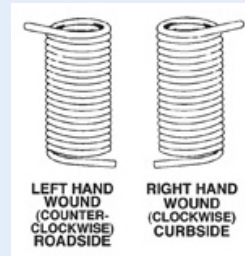

Tips for Ordering the CORRECT Parts The First time

PANELS

TRACK

Always refer to door serial number when ordering track.

SPRINGS

Springs

SPRINGS FOR # 2376 BALANCERS (2 Spring)
 3/4" Plastic Premium Dry Freight

Wind Spring with door closed

Number of Turns = Door Height / divided by 10 + 3

*Door serial number is on metal tag on inside of top section to roadside.

All single spring balancers have left hand wound springs. Give spring size when ordering replacement balancers. Spring size is stamped on outer casing. Give door serial number or door type and size if spring size is not known.

- Spring length is measured when the spring is relaxed (Not stretched).
- Spring length and wire diameter can also be found stamped on the center of the balancer shaft, or on a tag also near the center of the shaft.

BALANCER TYPE	BALANCER NO.	BRACKETS			DRUM DIAMETER	DRUM LENGTH	OVERALL LENGTH
		CURB-SIDE	CENTER	ROAD SIDE			
Single Cable	91	152	-	153	2-5/8"	31"	39-5/8"
Double Cable	6976	4029	4028	4028	3-1/4	-	Door Width
Double Cable	4090	4029	4028	4028	3-1/4	-	Door Width
Double Cable	7176	7206	7207 & 2526	7205	3-1/4	-	Door Width Max.
Double Cable	2376	2523	2525 & 2526	2524	2-7/8	-	Door Width Max.