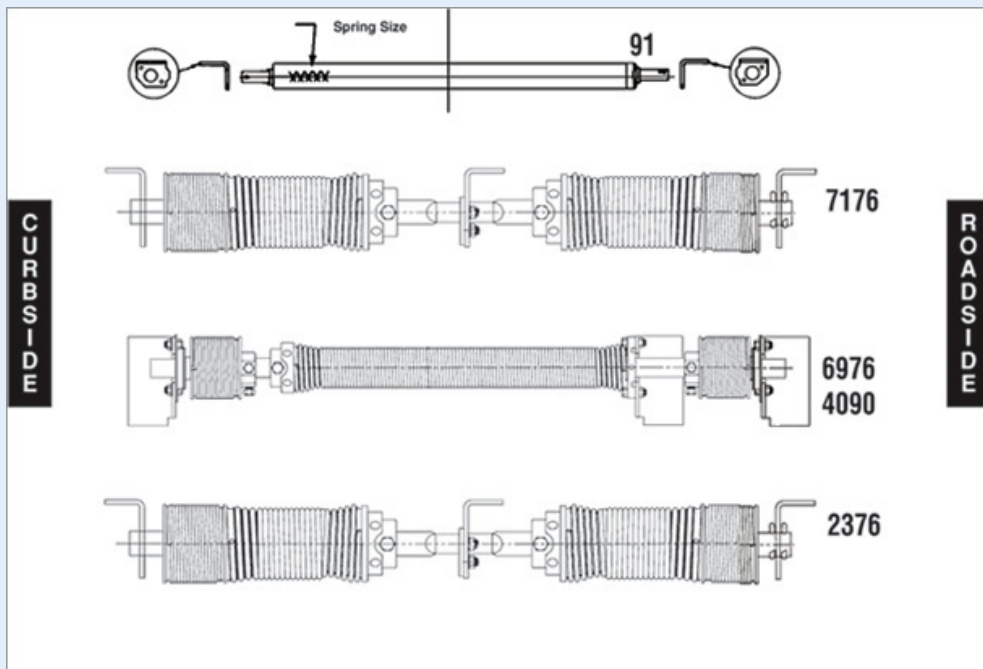

*Door serial number is on metal tag on inside of top section to roadside.

All single spring balancers have left hand wound springs. Give spring size when ordering replacement balancers. Spring size is stamped on outer casing. Give door serial number or door type and size if spring size is not known.